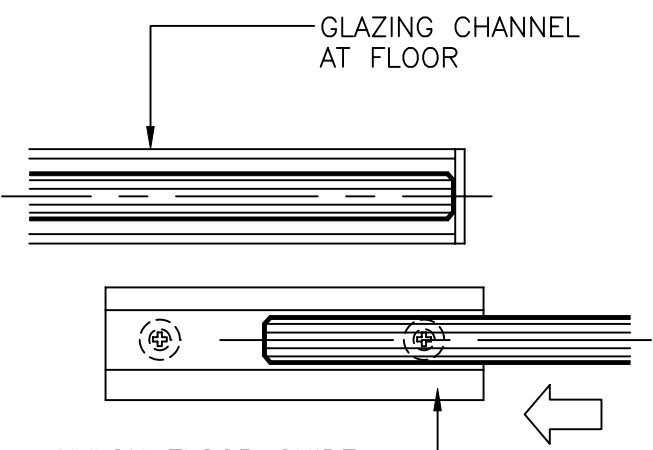

VIEW 'B'

ELEVATION

NYLON FLOOR GUIDE
100mm LONG AT
DOOR OPENINGS

VIEW 'A'

NYLON FLOOR GUIDE
100mm LONG AT
DOOR OPENINGS

VIEW 'B'

SCALE 1:2