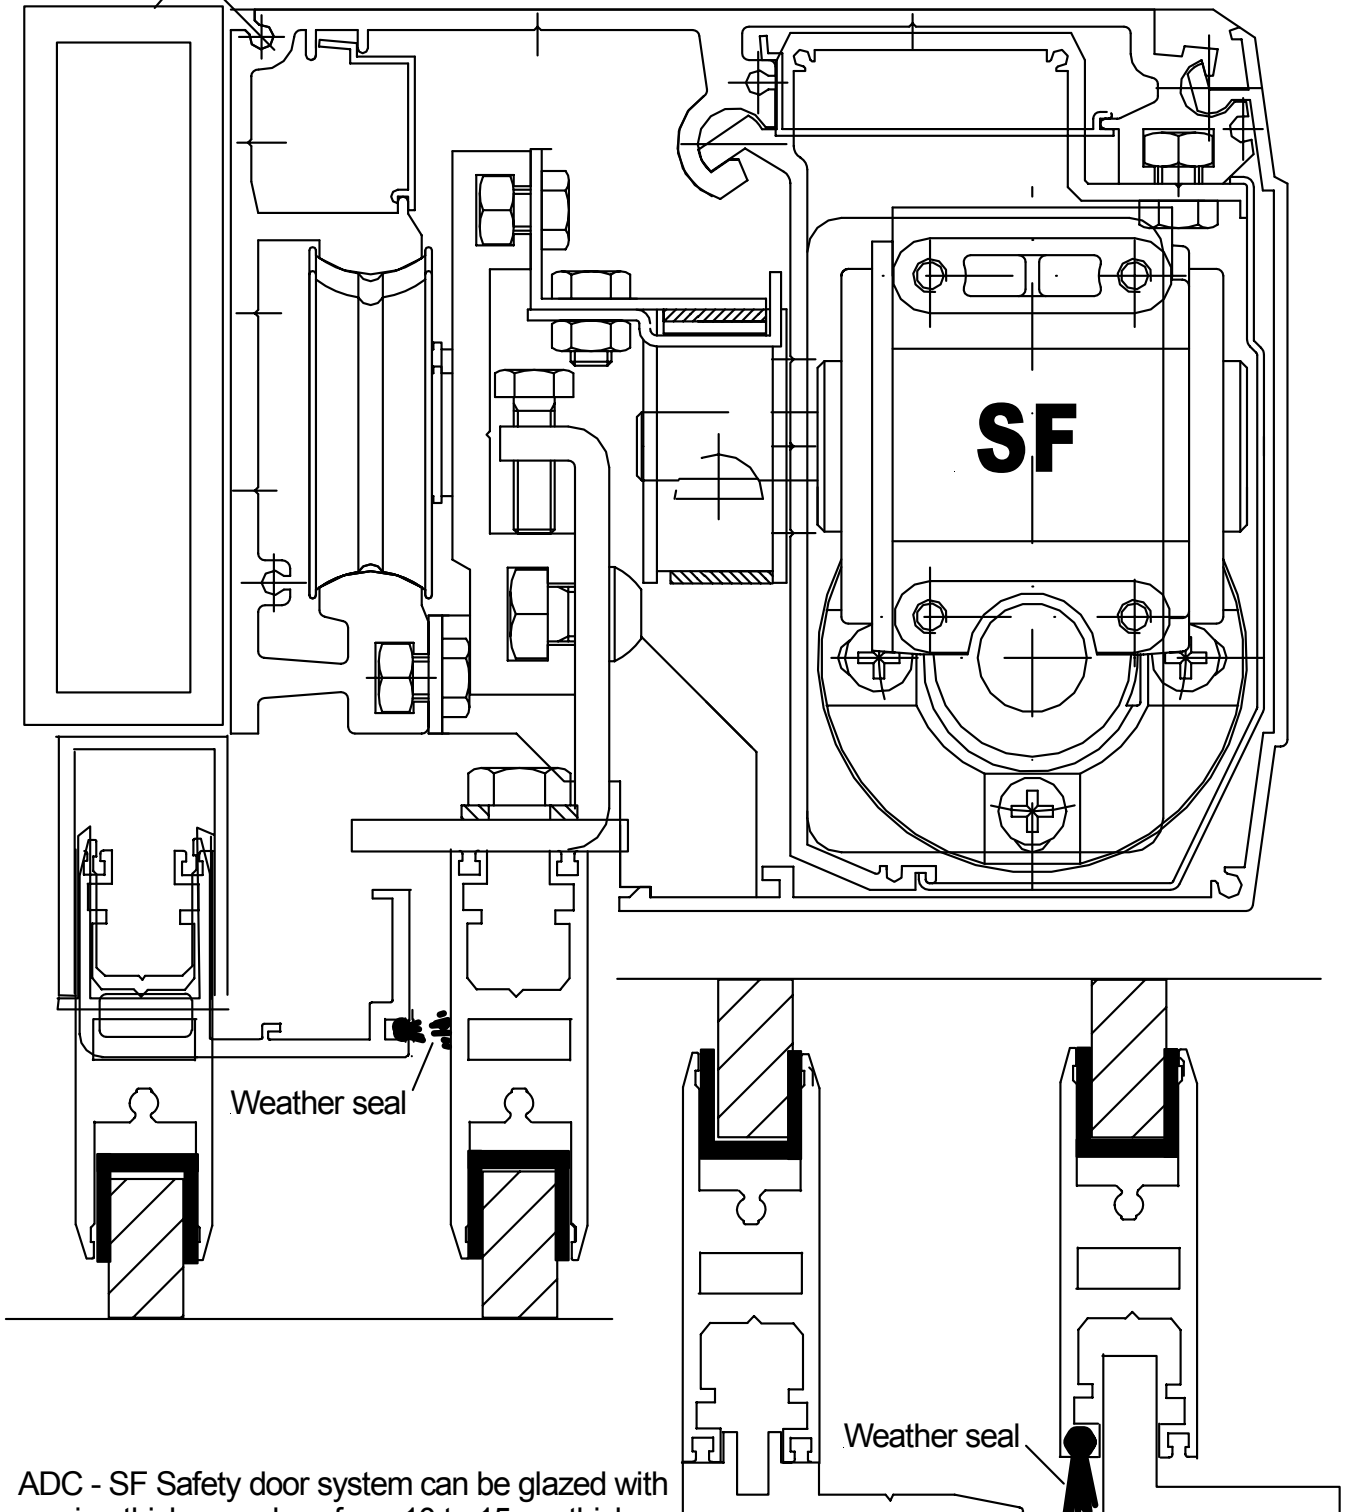

# ADC - SF Safety door

Flush glazed narrow line door system

Structural support not included

ADC - SF Safety door system can be glazed with varying thickness glass from 10 to 15mm thick depending on wind load and size of door panels. Check with ADC glass tech data bulletin for details.

Full size